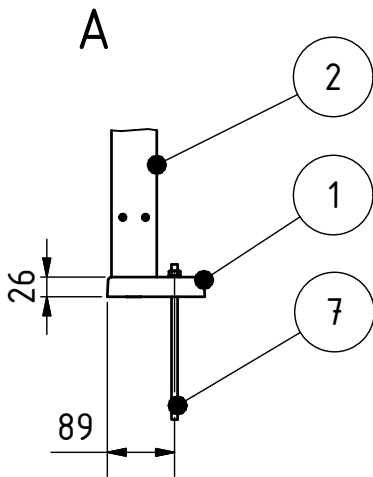

EasyAlu

1. Top flange
2. Post profile
3. Glass 8mm-10,76mm
4. U-Profile glass bottom + Rubber
5. U-Profile glass top/ Handrail profile + Rubber
6. End cap
7. Anchor

SYSTEM: Easy Alu
MODEL: 0560
DESCRIPTION: Top mount

DRAWN: AIG
DATE: 08.03.2019
DRAWING NO.: 0560-001

This detail drawing is for reference purposes only. The installer must check the specifications and details with the local situation and regulations. For further advice and service please contact your nearest Arbordeck office.