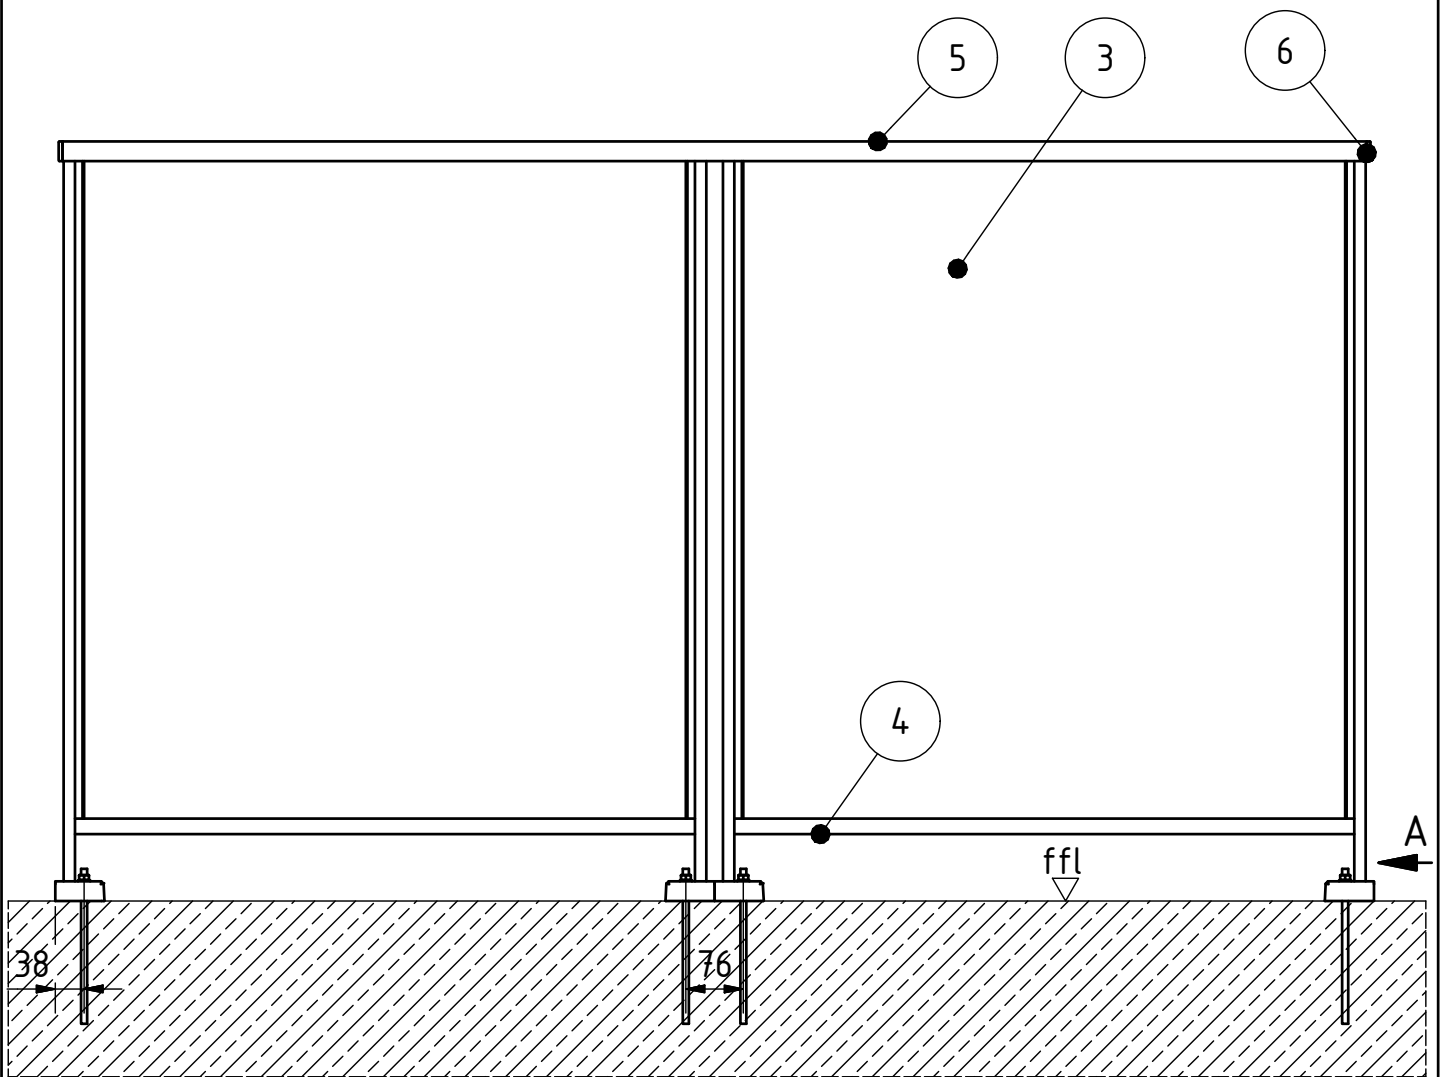

EasyAlu

1. Top flange
2. Post profile
3. Glass 8mm-10,76mm
4. U-Profile glass bottom + Rubber
5. U-Profile glass top/ Handrail profile + Rubber
6. End cap
7. Anchor

SYSTEM: Easy Alu
MODEL: 0560
DESCRIPTION: Top mount

DRAWN: AIG
DATE: 08.03.2019
DRAWING NO.: 0560-001

This detail drawing is for reference purposes only. The installer must check the specifications and details with the local situation and regulations. For further advice and service please contact your nearest Arbordeck office.