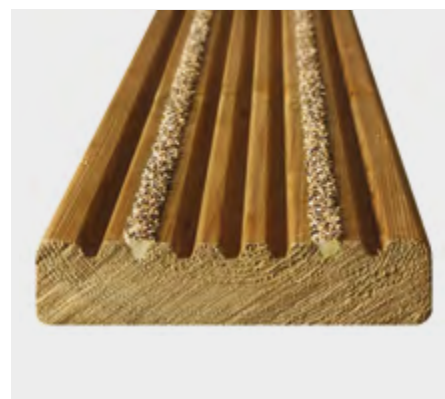

Safety first

with low-slip enhanced grip decking

ArborGrip by Arbordeck® offers a range of solutions for areas requiring extra grip properties, such as steps and ramps, or even for a complete deck - particularly useful for high-traffic environments such as schools.

You can be assured of quality and longevity with all Arbordeck enhanced grip decking, which complies with BS7979-2: 2002 by meeting the HSE's recommendation for low-slip potential.

The range is designed to stand the test of time. Softwood products, machined from high quality, slow-grown joinery timbers are treated to protect against rotting and insect attack.