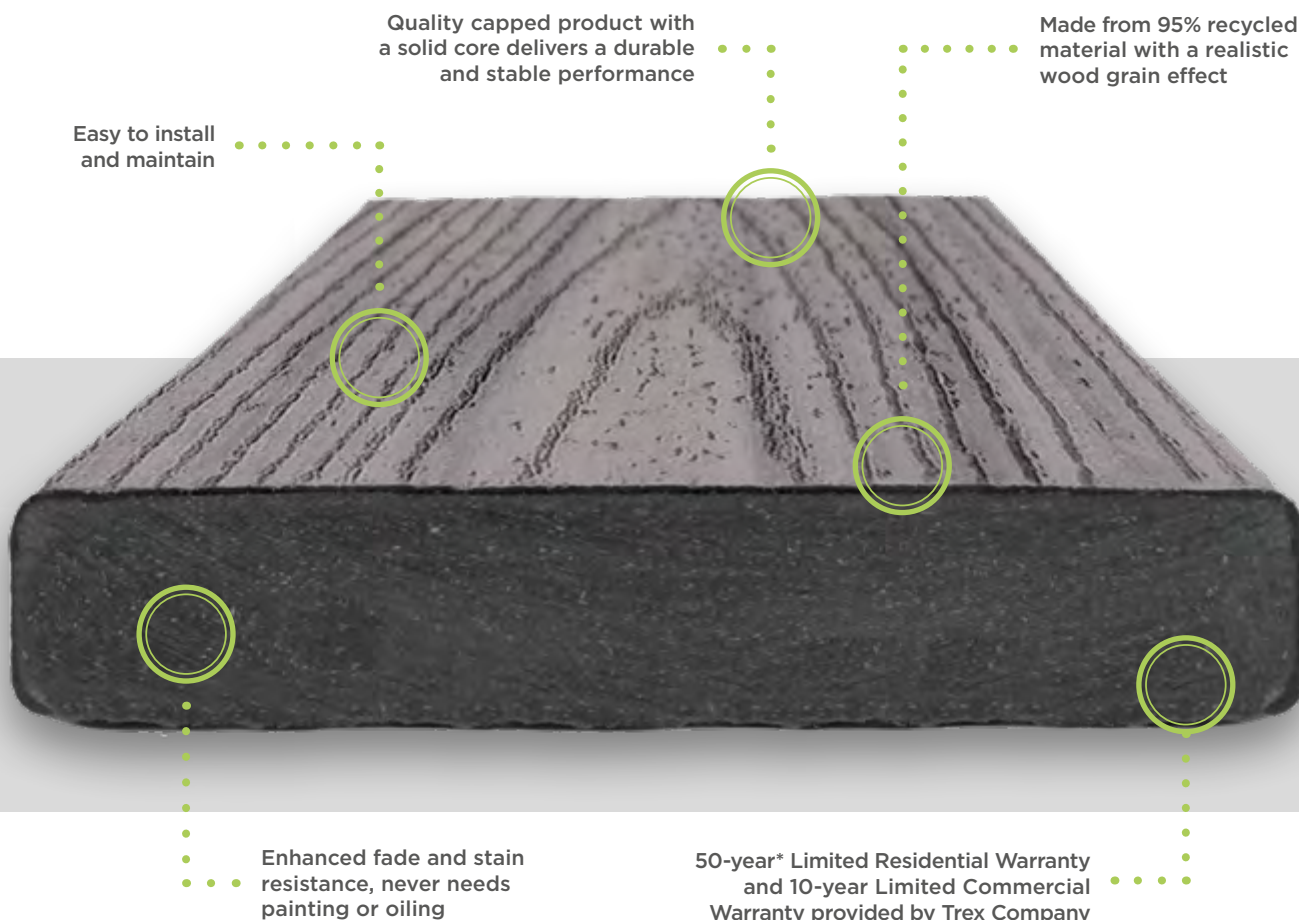

The secret is in the shell

Won't fade or stain, rot or split

Trex composite decking seamlessly combines form and function, offering a low maintenance yet high performance solution. With our flagship Transcend range featuring a 50-year limited residential warranty for added peace of mind, you can enjoy your deck for many years to come – even with minimal maintenance.

Trex Signature® / Transcend®

Trex Enhance®

Trex LIMITED RESIDENTIAL 50 YEAR + 50 YEAR WARRANTY FADE & STAIN WARRANTY	Trex LIMITED COMMERCIAL 10 YEAR + 10 YEAR WARRANTY FADE & STAIN WARRANTY	Trex LIMITED RESIDENTIAL 25 YEAR + 25 YEAR WARRANTY FADE & STAIN WARRANTY	Trex LIMITED COMMERCIAL 10 YEAR + 10 YEAR WARRANTY FADE & STAIN WARRANTY

*Trex® decking comes complete with a Trex limited warranty. This limited warranty is supported directly by Trex Company LLC and covers the product for 50 years (Transcend) and 25 years (Enhance) if used in a residential space, and 10 years in a commercial setting. Terms and conditions apply and these can be found in the Trex warranty document. Please contact us for full details.