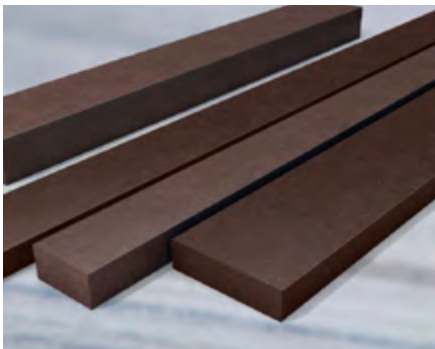

*When installed in accordance with the manufacturers recommendations.