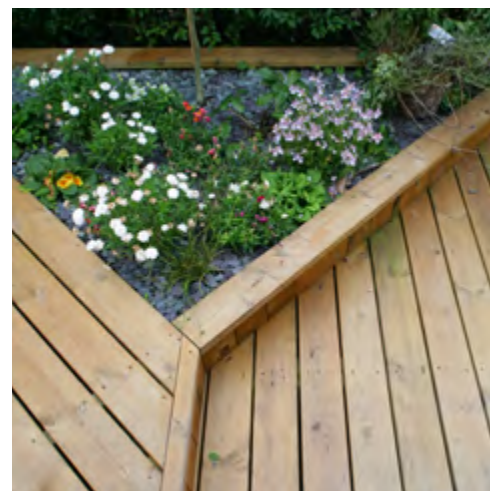

SPECIFICATION | Timber Decking

For more information on the products shown below please see pages 42-45

	PRODUCT	LENGTH	STANDARD DIMENSIONS	FINISHED DIMENSIONS	QUANTITY	PRODUCT CODE
	Treated Grooved and Reeded Reversible Board	3m	38mm x 125mm	33mm x 120mm	207	go38125RED30
		3.6m	38mm x 125mm	33mm x 120mm	207	go38125RED36
		4.2m	38mm x 125mm	33mm x 120mm	207	go38125RED42
		4.8m	38mm x 125mm	33mm x 120mm	207	go38125RED48
	Thinline Enhanced Grip Grooved Deck Board	-	38mm x 125mm	28mm x 120mm	1	mrg032125AGG2
	Enhanced Grip Grooved Deck Board	-	38mm x 125mm	33mm x 120mm	1	mrg038125AGG2
	Contemporary 4 Smooth Rail/Smooth Deck Board	3.6m	38mm x 100mm	33mm x 94mm	4	g038100TR36
		4.8m	38mm x 100mm	33mm x 94mm	4	g038100TR48
	Contemporary 6 Smooth Rail/Smooth Deck Board	3.6m	38mm x 150mm	33mm x 145mm	4	g038150TR36
		4.8m	38mm x 150mm	33mm x 145mm	4	g038150TR48
	Treated Planed Support Post	2.4m	100mm x 100mm	94mm x 94mm	1	mrg100100TP24
	Treated Utility Rail	3.6m	32mm x 66mm	32mm x 66mm	40	g032066TR36
	Treated Utility Rail	3.6m	45mm x 70mm	45mm x 70mm	20	g045070TR36
	Treated Fillet	-	15mm x 41mm	15mm x 41mm	1	g015041TFR