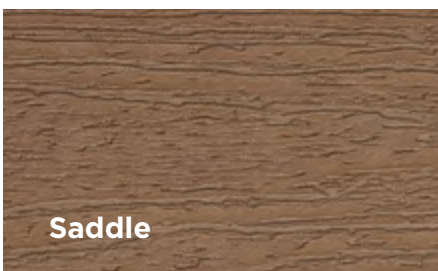

Trex Enhance[®] Naturals

The beauty of wood with the ease of composite. [Page 32](#)

Trex Enhance[®] Basics

Priced to put the pressure on timber decking. [Page 38](#)

Proven to perform. [Page 7](#)

| | |
|---------------------------------------|--|
| Trex [®] LIMITED RESIDENTIAL | |
| 50 YEAR WARRANTY | + 50 YEAR FADE & STAIN WARRANTY |